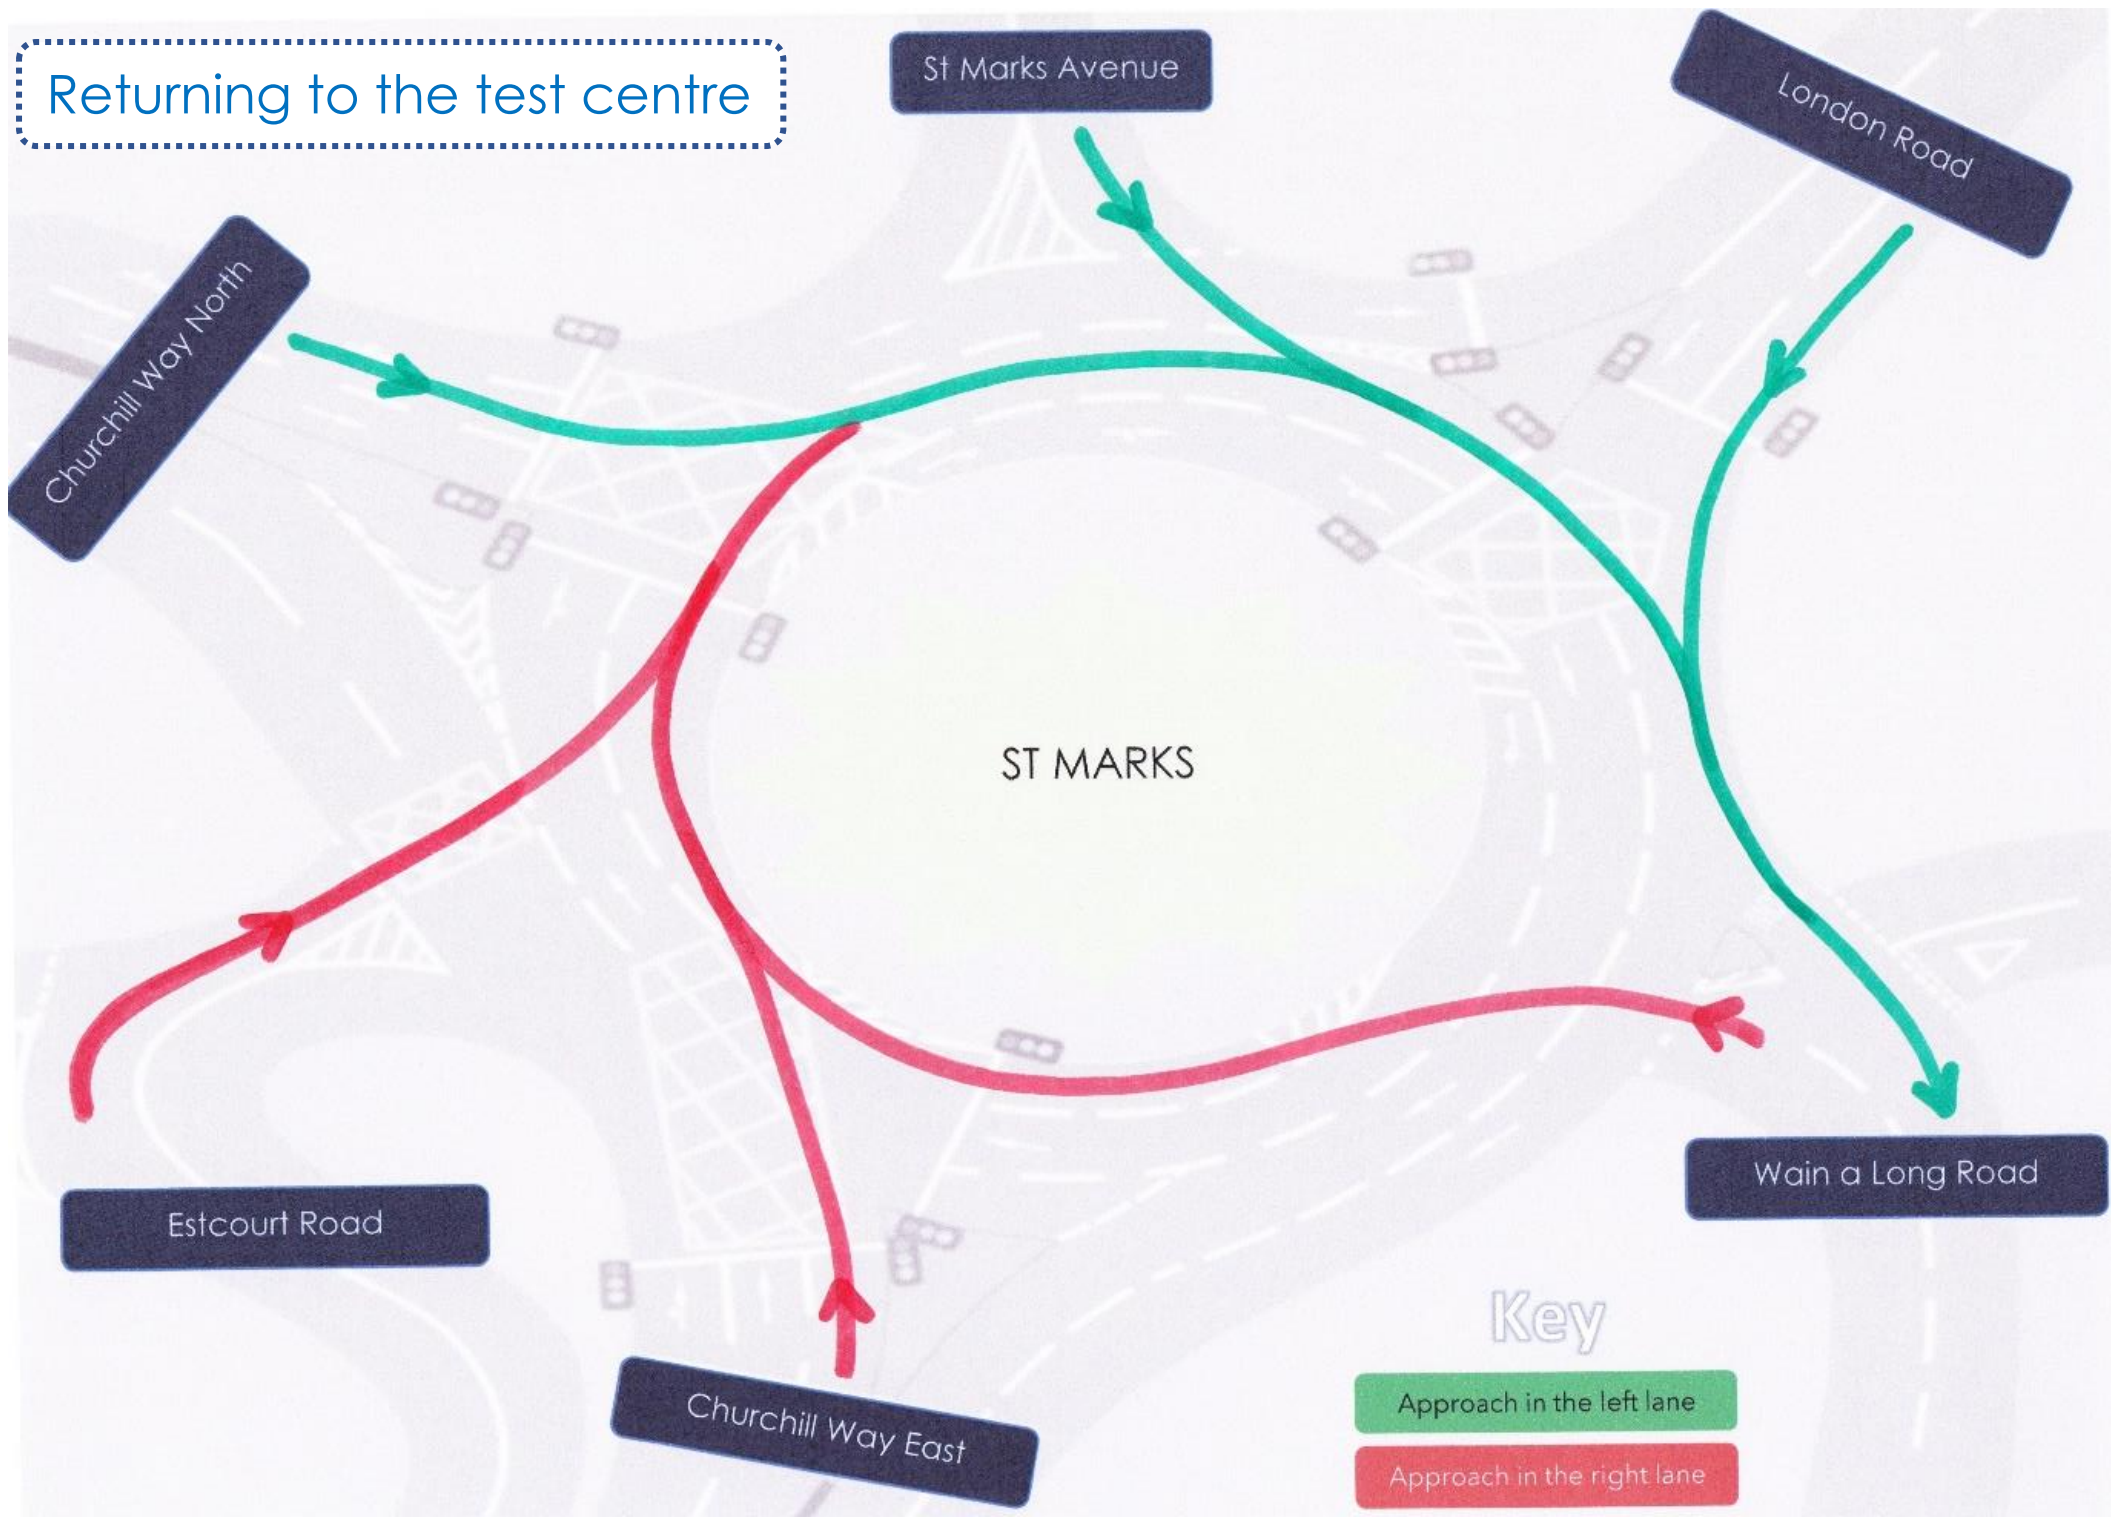

Leaving the test centre

St Marks Avenue

London Road

Churchill Way North

ST MARKS

Estcourt Road

Wain a Long Road

Churchill Way East

Key

Approach in the left lane

Approach in the right lane

Returning to the test centre

ST MARKS

Key

- Approach in the left lane
- Approach in the right lane