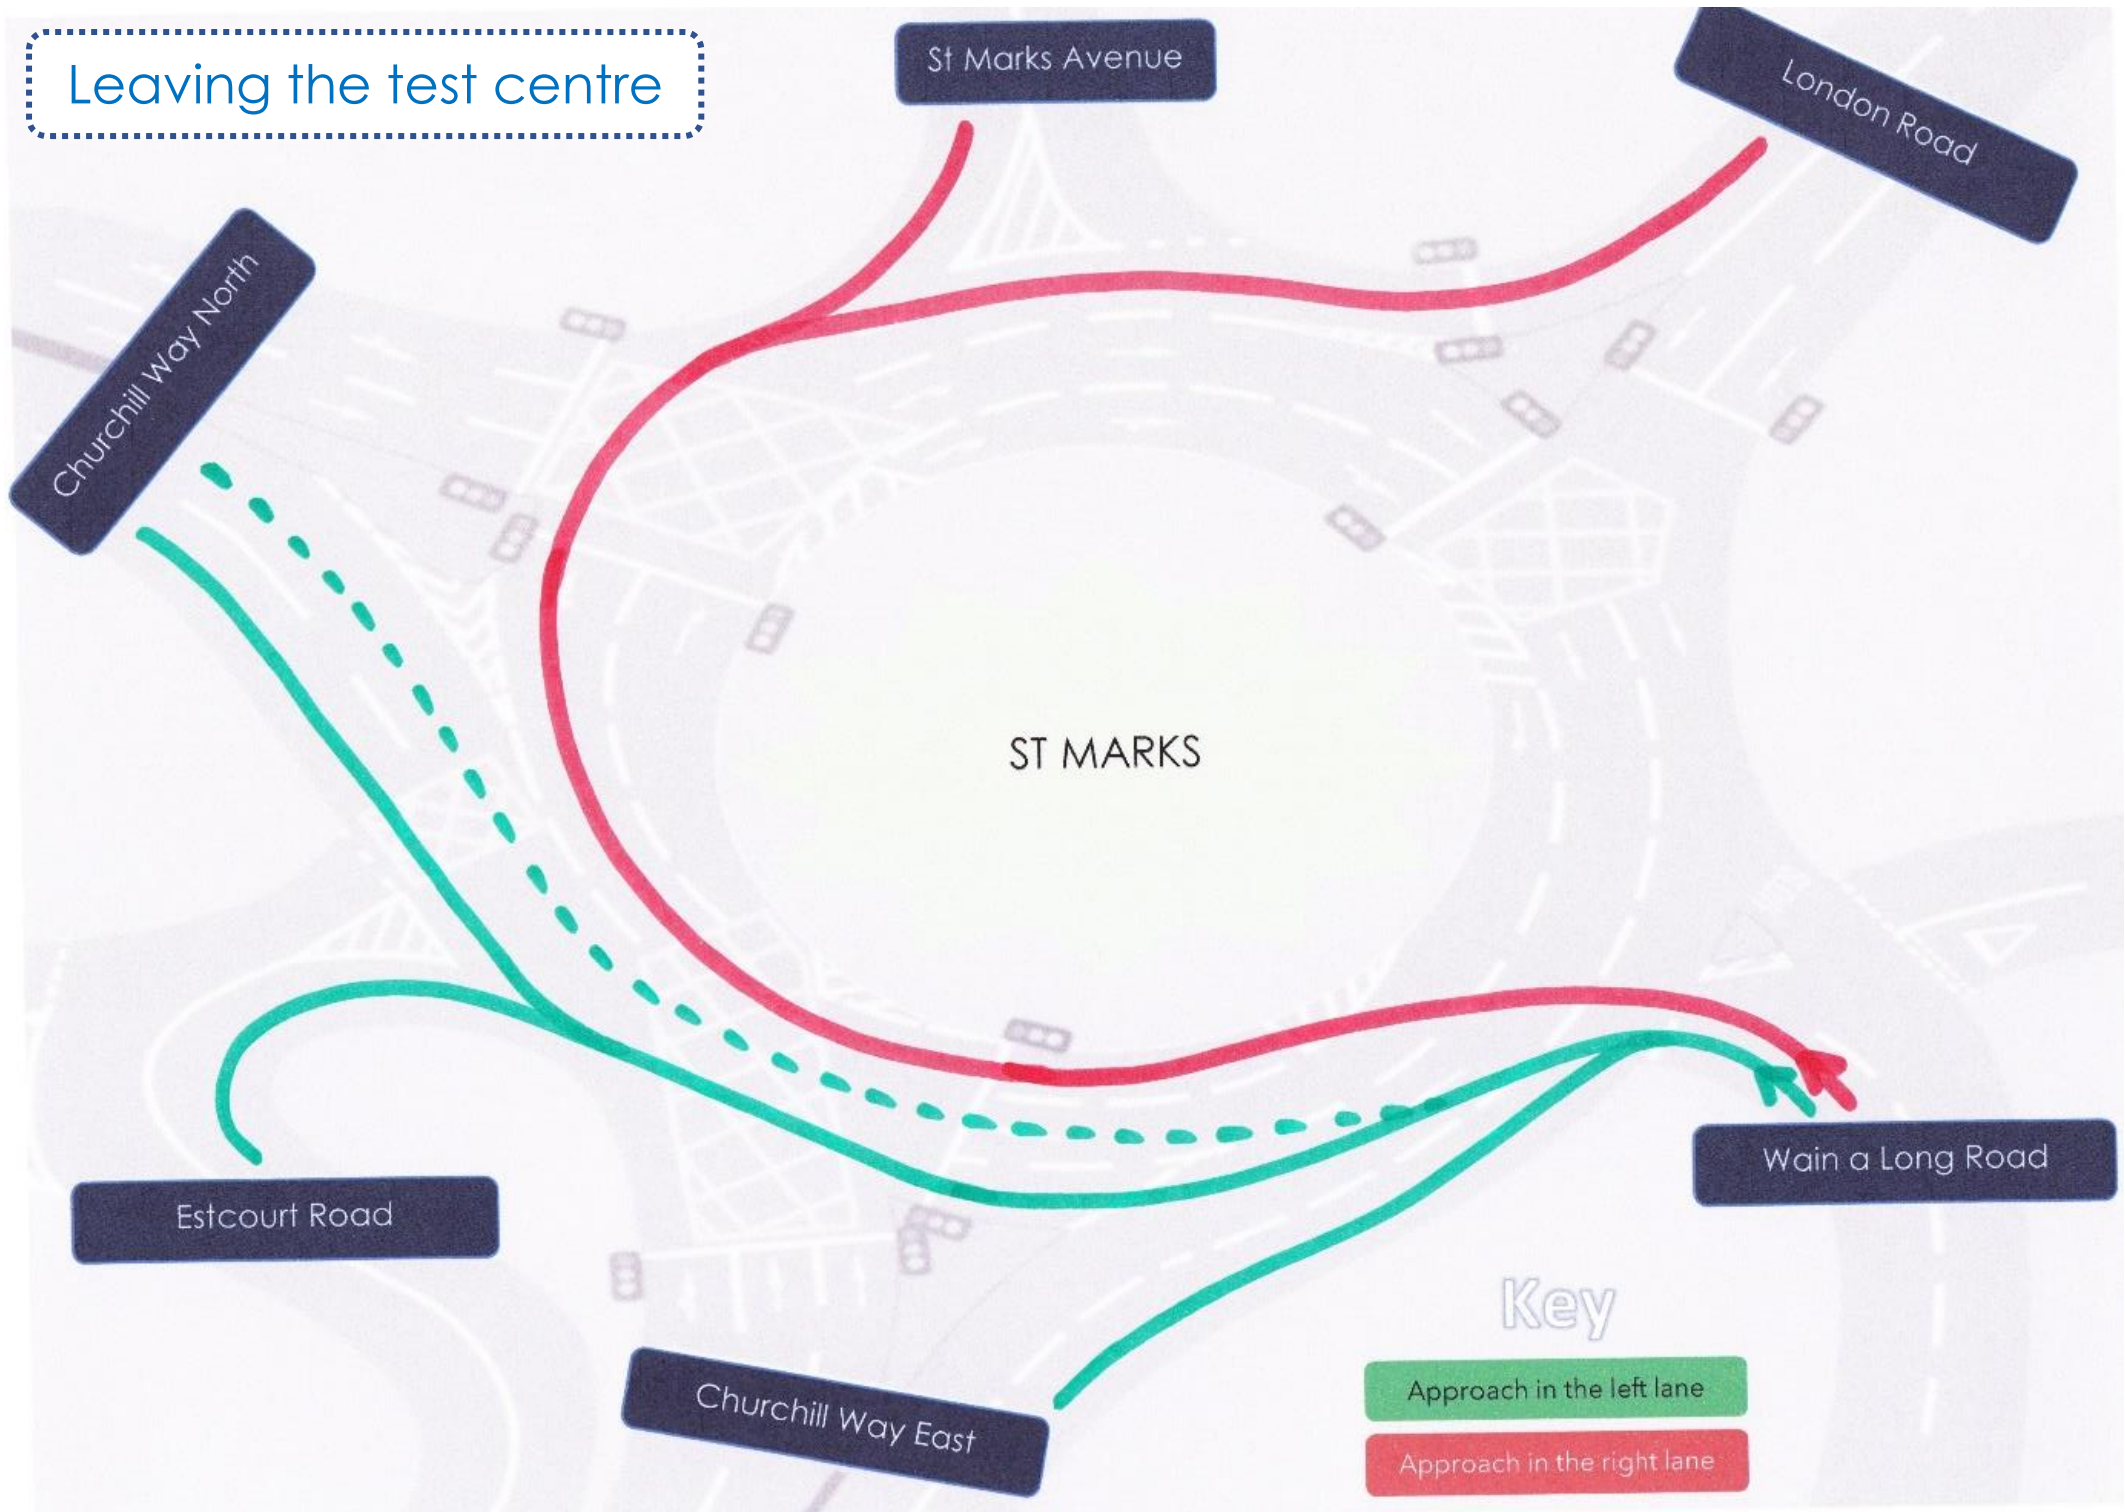

Leaving the test centre

St Marks Avenue

London Road

Churchill Way North

ST MARKS

Estcourt Road

Wain a Long Road

Churchill Way East

Key

Approach in the left lane

Approach in the right lane

Returning to the test centre

ST MARKS

Key

- Approach in the left lane
- Approach in the right lane